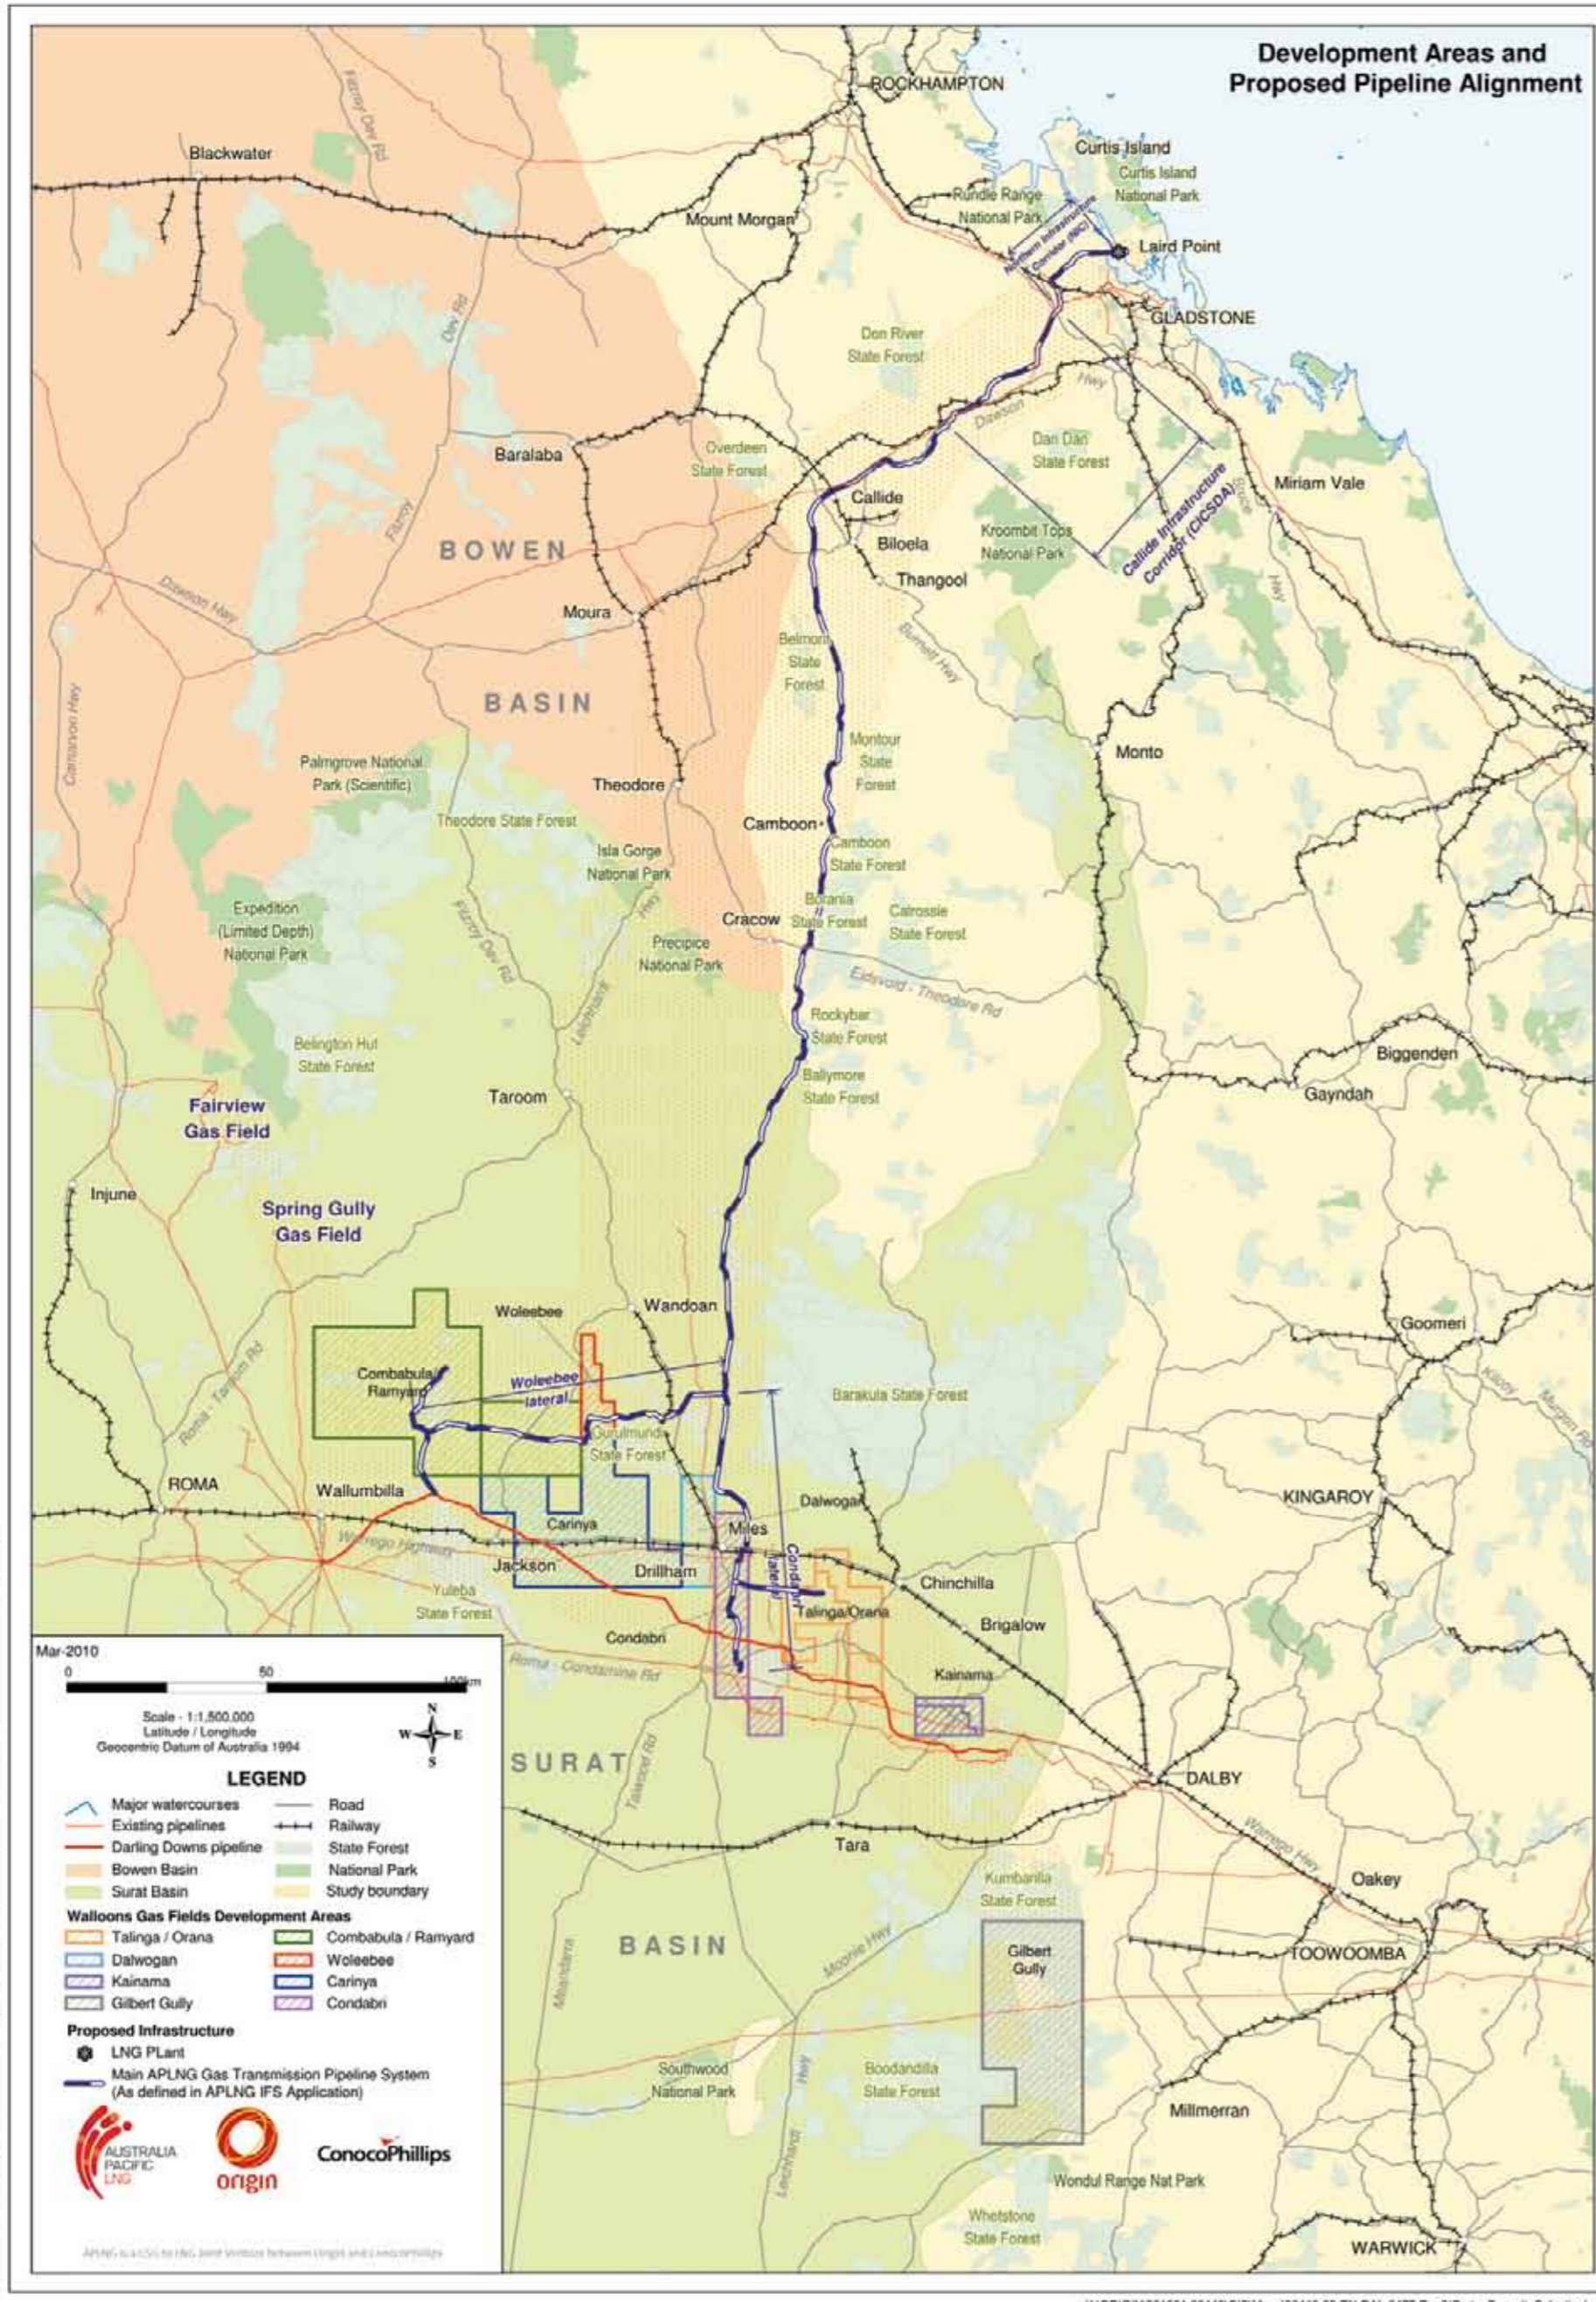

The pipeline route

Map 1 Main Australia Pacific LNG gas transmission pipeline system

Map 2 Pipeline co-location

Map 3 Callide and Northern Infrastructure Corridors

origin

ConocoPhillips

APLNG is a CSG to LNG Joint Venture between Origin and ConocoPhillips