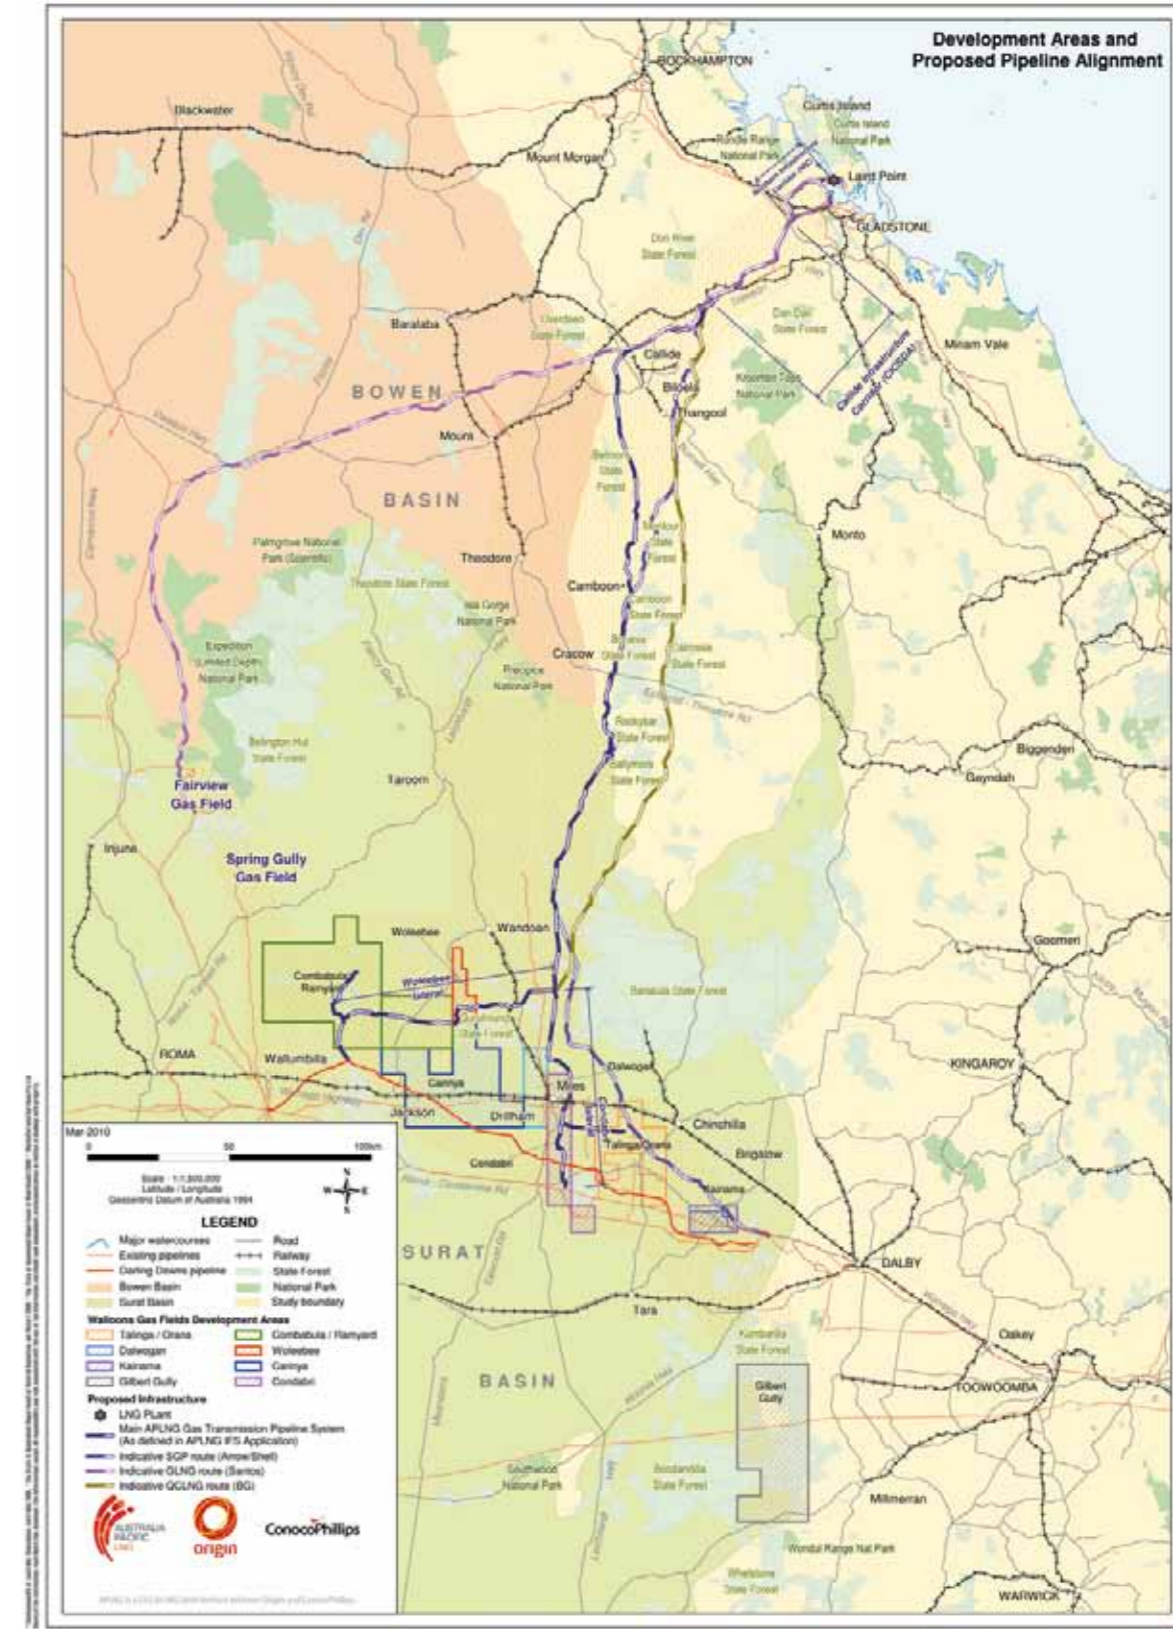

The pipeline route

Map 1 Main Australia Pacific LNG gas transmission pipeline system

Map 2 Pipeline co-location

Map 3 Callide and Northern Infrastructure Corridors

origin

ConocoPhillips

APLNG is a CSG to LNG Joint Venture between Origin and ConocoPhillips