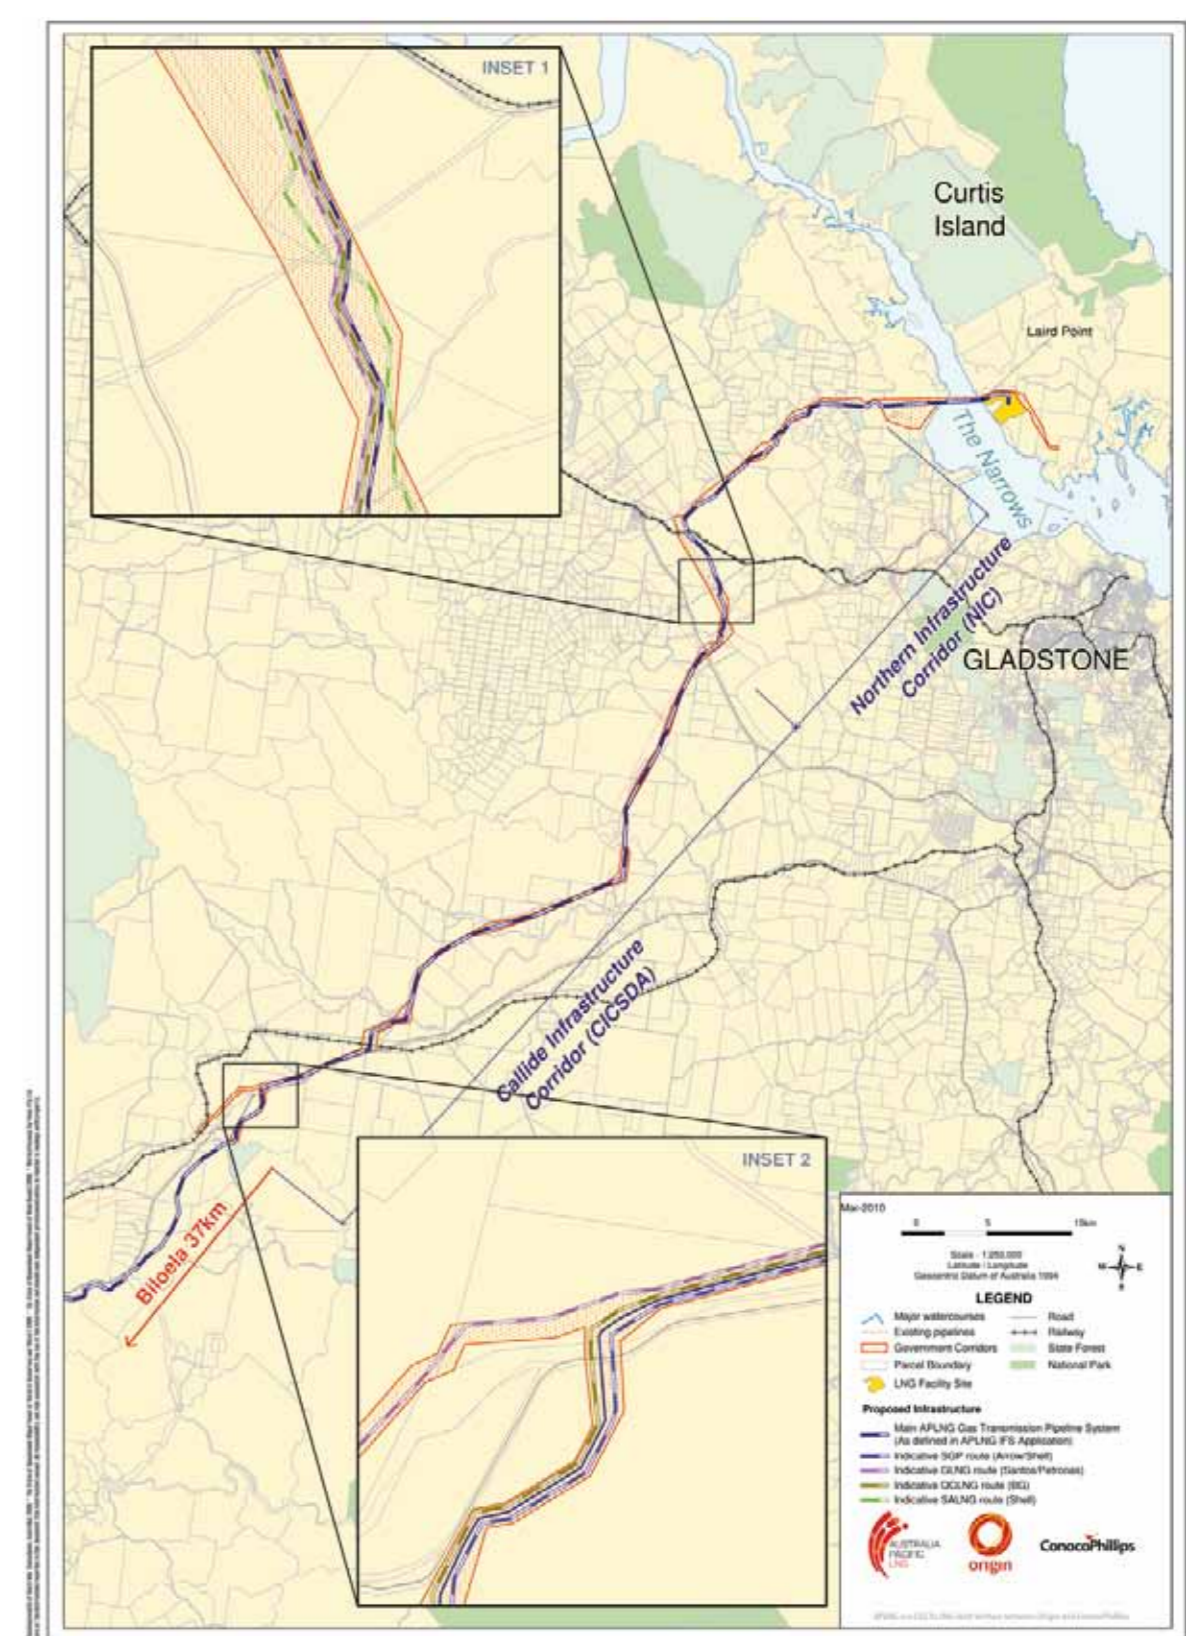

The pipeline route

Map 1 Main Australia Pacific LNG gas transmission pipeline system

Map 2 Pipeline co-location

Map 3 Callide and Northern Infrastructure Corridors

origin

ConocoPhillips

APLNG is a CSG to LNG Joint Venture between Origin and ConocoPhillips